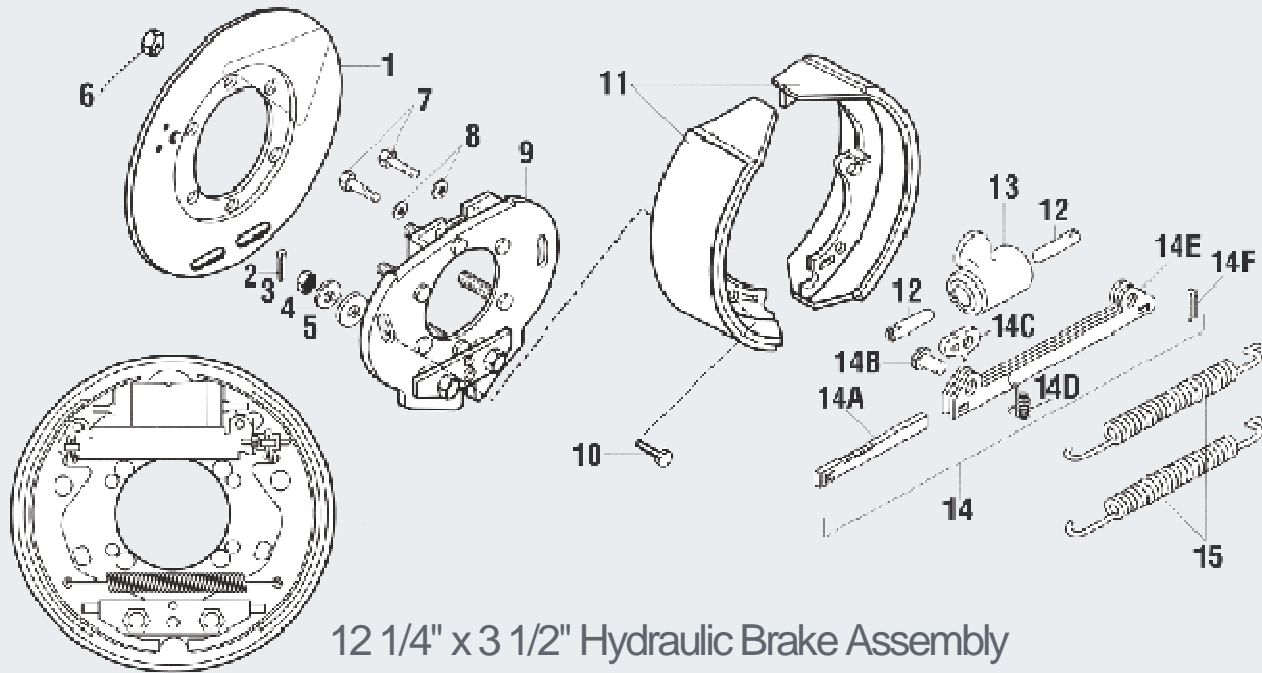

## 10K and 12K Axles

12 1/4" x 3 1/2" Hydraulic Brake Assembly

### Parts List

No.	Brake Part Description	AL-KO Part No.	Hayes Part No.	No.	Brake Part Description	AL-KO Part No.	Hayes Part No.
0	LH or RH Brake Assembly	568213	60206801	11	Shoe & Lining Kit	K568234	K568234
1	Dust Cover Assembly (AL-KO)	568229.3	—	12	Push Rod	568228	09550003
1	Dust Cover Lower Half	—	09693401	13	Cylinder-Wheel	568214	09550001
1	Dust Cover Upper Half	—	09693404	14	Self-Adjuster Assembly	568259	60273001
2	Shoe Hold Down Cotter Pin	568224	09190501	14A	Rack	—	—
3	Shoe Hold Down Nut	568233	090654	14B	Clevis Pin 3/8" x 3/4"	—	—
4	Shoe Hold Belleville Washer	568225	568225	14C	Pawl	—	—
5	Shoe Hold Down Washer	568232	090541	14D	SpringPawl	—	—
6	Brake Attaching Nut 1/2" - 20	568235	090617	14E	Sleeve Assembly	—	—
7	Bolt 3/8" - 16 x 3/4"	568231	090718	14F	Cotter Pin 5/32" x 3/4"	—	—
8	Lock Washer 3/8"	363334	090532	15	Shoe Retract Spring	568226	09652912
9	Backing Plate Assembly	—	—	16	Connector-Brake Line, Not Shown	568230	09344501
10	Shoe Hold Down Bolt	568227	090759				