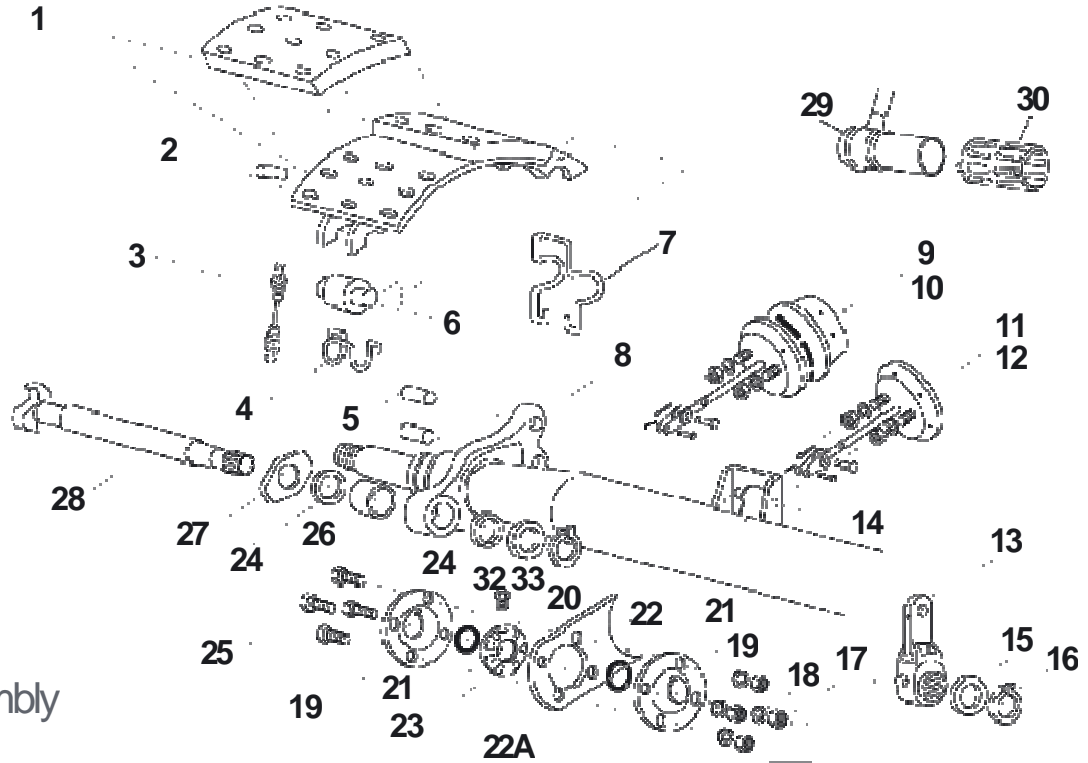

Air Brake

10K, 12K and 16K Axles

12 1/4" x 5 1/2"
Air Brake Assembly

Parts List

No.	Brake Part Description	AL-KO Part No.	Hayes Part No.	No.	Brake Part Description	AL-KO Part No.	Hayes Part No.
1	Brake Lining Assembly Kit	KSL137	KSL137	20	Grease Fitting 1/4"	—	09367132
2	Spring Retainer (incl. KSL137)	09680822	09680822	*21	O-Ring	—	—
3	Return Spring (incl. KSL137)	—	096529	*22	Plate Mounting (Flat)	—	—
4	Roller Retainer (incl. KSL137)	—	09680821	22A	Cam Bracket Assembly	—	09694696
5	Anchor Pin (incl. KSL137)	—	09662640	*23	Cam Bushing	—	—
6	Cam Roller (incl. KSL137)	—	09662631	24	Grease Seal	—	09103310
7	Anchor Pin Retainer (U Spring)(incl. KSL 137)	—	09680823	*25	Cam Screw	—	—
*8	Brake Spider Assembly	—	—	26	Nylon Spider Bushing	—	09141907
9	Spring Brake 20-24 w/Hdwe – Opt.	—	09694634	27	Spacer – Flat D-Washer	—	09054716
10	Spring Brake 24-24 w/Hdwe 16K – Opt.	—	09695052	28	Camshaft 21.25 RH 28 Spline (Std.)	—	09694806
11	Air Chamber No. 20 w/Hdwe	—	09694673	28	Camshaft 21.25 LH 28 Spline (Std.)	—	09694807
12	Air Chamber No. 24 w/Hdwe 16K	—	09694852	28	Camshaft 23.5 RH 28 Spline	—	09694824
13	5" Auto Slack Adjuster 28-Spline	—	09695009	28	Camshaft 23.5 LH 28 Spline	—	09694825
*14	Air Chamber Bracket (std.)	—	09356108	29	Sensor & Cable for ABS	—	09695100
15	Spacer Washer	—	09680825	30	Sensor Clip for ABS	—	09695101
16	Snap Ring	—	09680824	31	Nut & Collar Kit for Slack Adjuster (not shown)	—	09695011
*17	Nut	—	—	32	Camshaft Snap Ring	—	09680820
*18	Lock Washer	—	—	33	Camshaft Washer	—	09054715
*19	Cam Bush Housing	—	—				

*Items not available for purchase separately. Available only on Axle Beam or with 22A Cam Bracket Assembly.

10 - 16K